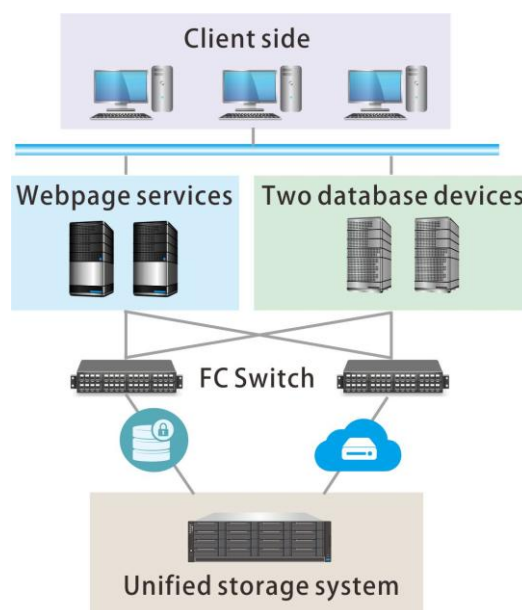

Solution

Infortrend EonStor GS 1016R Unified Storage:

- Modular design with high availability and redundant controllers supports non-stop services and is easy to maintain.
- Supports 16 drives, and up to 316 drives after expansion to meet the needs of future data growth.
- The VMware support system supports mainstream public and private cloud services while offering various integrations to easily synchronize data stored locally and on the cloud.

"Infortrend storage products are trustworthy and reliable,"

– Xi-Hai Zhao, Head of Data Management Center, Peng'an People's Government

The amount of data has grown rapidly with the development of core businesses in the Peng'an People's Government. As the bridge between the government and people, the portal website has a very stringent requirement for system architectures. As its current storage system cannot meet performance, reliability, or expandability needs under its original architecture, its IT system requires a hardware upgrade to allow enterprise users and the public to have a better experience when handling matters on the web or during service inquiries. Furthermore, as per Chinese government system development policies, non-confidential data system needs to be synchronized with cloud before 2018 to realize seamless connection between all government departments.

Solution: EonStor GS 1016R

The Data Management Center of Peng'an People's Government finally chose the EonStor GS 1016R as the device provider for core storage platforms. Back-end adopts multiple servers to run webpage services and database applications, while 8Gb FC and switches store the data to the EonStor GS 1016R. Furthermore, 16 900GB SAS drives provide sufficient capacity to realize central management of all data. The topology is as below: